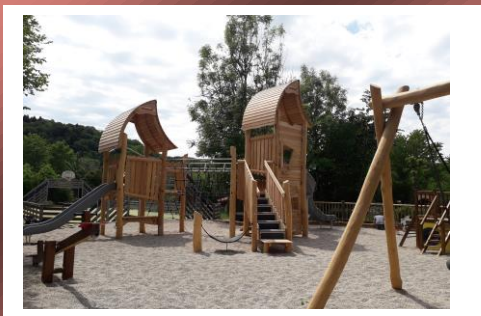

*Various rentals,
with all the comfort,
Cottages, Mobil-Home,
Atypical house
Mobil-home pmr.
from 2 to 7 people.*

SWIM IN THE PEOL

**OR BEACHES OF LAC
DE CHALAIN 2 KM AWAY**

*Flat and green pitches
Traditional or with
Private bathroom.*

**WELCOME TO
MOTORHOMES**

*Play ground,
Table de tennis,
Multisports ground...
Bowling green...
Many activities in season.*

**HIKING AND FISHING
FROM THE CAMPSITE**